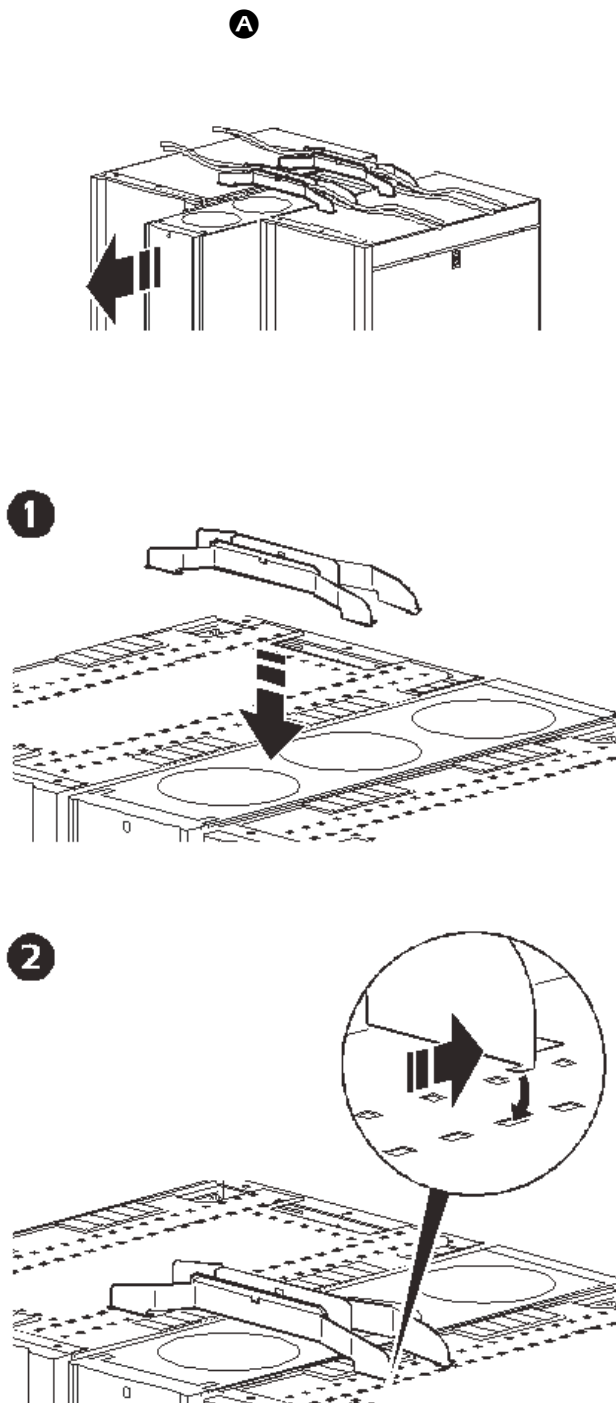

InRow[®] SC Cable Support Bridge Trough (ACAC10021)—Installation

Customer support and warranty information is available at the Schneider Electric Web site, www.schneider-electric.com.

As standards, specifications, and designs change from time to time, please ask for confirmation of the information given in this publication.
All trademarks owned by Schneider Electric Industries SAS or its affiliated companies.