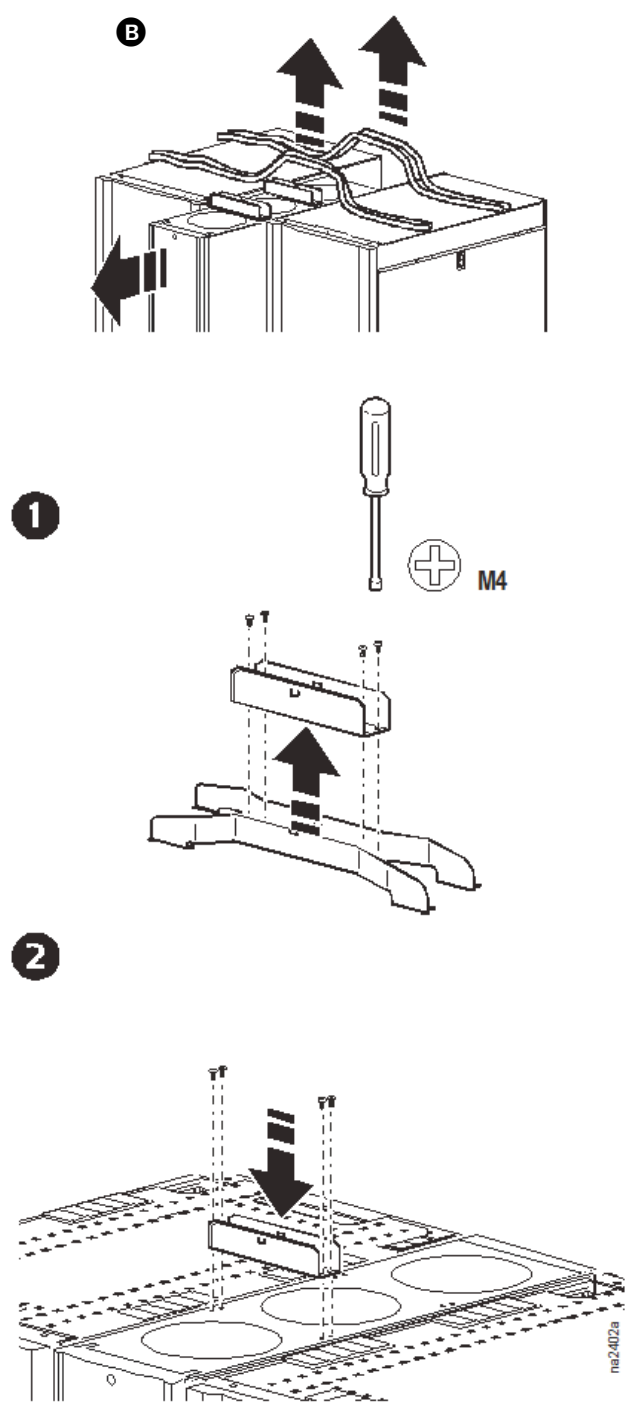

InRow[®] SC Cable Support Bridge Trough (ACAC10021)—Installation

Customer support and warranty information is available at the Schneider Electric Web site, www.schneider-electric.com.

As standards, specifications, and designs change from time to time, please ask for confirmation of the information given in this publication.
All trademarks owned by Schneider Electric Industries SAS or its affiliated companies.