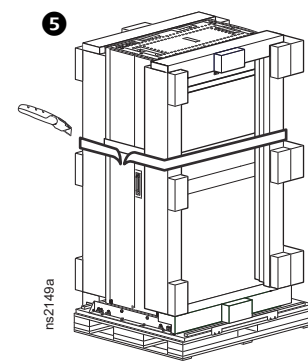

REMARQUE : si vous êtes intégrateur système, ARRÊTEZ-VOUS à l'étape 10.