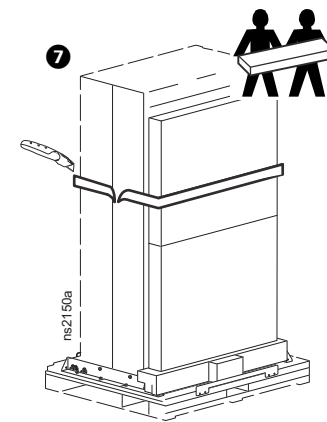

REMARQUE : si vous êtes intégrateur système, ARRÊTEZ-VOUS à l'étape 10.