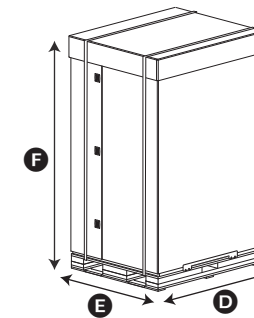

Armoire NetShelter SX

	Profondeur A		Largeur B		Hauteur C		Poids	
	1070 mm (42,1")	1200 mm (47,2")	600 mm (23,6")	750 mm (29,5")	1991 mm (78,4")	2124 mm (83,6")		2258 mm (88,9")
AR3100SP	●		●		●		125,09 kg (275,2 lb)	
AR3105SP	●		●			●	137 kg (301,4 lb)	
AR3107SP	●		●				138,23 kg (304,1 lb)	
AR3150SP	●			●	●		155,96 kg (343,1 lb)	
AR3155SP	●			●		●	155 kg (341 lb)	
AR3157SP	●			●			169,09 kg (372 lb)	
AR3300SP		●	●		●		134,09 kg (295 lb)	
AR3305SP		●	●			●	141 kg (310,2 lb)	
AR3307SP		●	●				149,55 kg (329 lb)	
AR3350SP		●		●	●		161,36 kg (355 lb)	
AR3355SP		●		●		●	169 kg (371,8 lb)	
AR3357SP		●		●			185,45 kg (408 lb)	

Poids maximum de l'équipement installé :
2000 lb (907 kg)