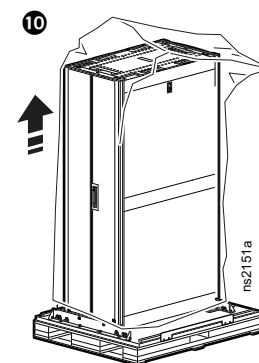

REMARQUE : si vous êtes intégrateur système, ARRÊTEZ-VOUS à l'étape 10.