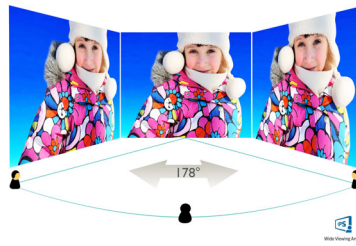

IPS technology

IPS displays use an advanced technology which gives you extra wide viewing angles of 178/178 degree, making it possible to view the display from almost any angle. Unlike standard TN panels, IPS displays gives you remarkably crisp images with vivid colors, making it ideal not only for Photos, movies and web browsing, but also for professional applications which demand color accuracy and consistent brightness at all times.